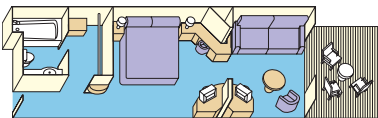

## Suite with balcony

Surrounding you with luxurious accommodations, a spacious suite with balcony includes all the amenities of a mini-suite, plus incredible premiums.

These include luxury balcony furniture, deluxe canapés, fresh flowers, DVD/CD player, free access to a DVD library, two flat-panel TVs, one complimentary mini-bar setup, a roomy walk-in closet, upgraded bathroom amenities, complimentary use of the Lotus Spa® Thermal Suite, laundry and professional cleaning services and web access in the Internet Café. Approximately 460-687 square feet, including balcony. (Categories OS, PH, PS & VS)

## Mini-suite with balcony

A mini-suite with balcony is substantially larger than a balcony stateroom.

It includes all the amenities of a balcony stateroom and these added luxuries: welcome glass of champagne, separate sitting area, sofa bed, luxury mattress and pillows, two flat-panel TVs, a spacious closet, desk, bathroom tub and massage shower head. Approximately 323 square feet, including balcony. (Categories AA, AB, AC, AD & AE)