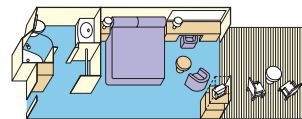

## Suite with balcony

Surrounding you with luxurious accommodations, a spacious suite with balcony includes all the amenities of a mini-suite, plus incredible premiums.

These include luxury balcony furniture, deluxe canapés, fresh flowers, DVD/CD player, free access to a DVD library, two flat-panel TVs, one complimentary mini-bar setup, a roomy walk-in closet, upgraded bathroom amenities, complimentary use of the Lotus Spa® Thermal Suite, laundry and professional cleaning services and web access in the Internet Café. Approximately 460-687 square feet, including balcony. (Categories OS, PH, PS & VS)

## Mini-suite with balcony

A mini-suite with balcony is substantially larger than a balcony stateroom.

It includes all the amenities of a balcony stateroom and these added luxuries: welcome glass of champagne, separate sitting area, sofa bed, luxury mattress and pillows, two flat-panel TVs, a spacious closet, desk, bathroom tub and massage shower head. Approximately 323 square feet, including balcony. (Categories AA, AB, AC, AD & AE)