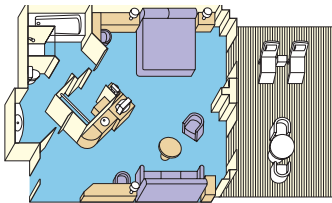

## Suite with balcony

Surrounding you with luxurious accommodations, a spacious suite with balcony includes all the amenities of a mini-suite, plus incredible premiums.

These include luxury balcony furniture, deluxe canapés, fresh flowers, DVD/CD player, free access to a DVD library, two flat-panel TVs, one complimentary mini-bar setup, a roomy walk-in closet, upgraded bathroom amenities, complimentary use of the Lotus Spa® Thermal Suite, laundry and professional cleaning services and web access in the Internet Café. Approximately 460-687 square feet, including balcony. (Categories OS, PH, PS & VS)

## Mini-suite with balcony

A mini-suite with balcony is substantially larger than a balcony stateroom.

It includes all the amenities of a balcony stateroom and these added luxuries: welcome glass of champagne, separate sitting area, sofa bed, luxury mattress and pillows, two flat-panel TVs, a spacious closet, desk, bathroom tub and massage shower head. Approximately 323 square feet, including balcony. (Categories AA, AB, AC, AD & AE)