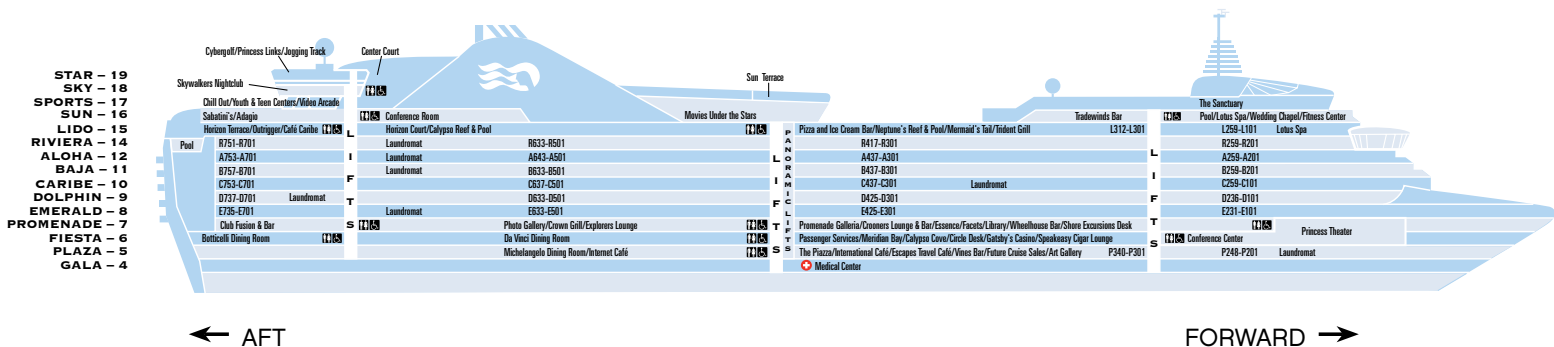

Ruby Princess® deck plans