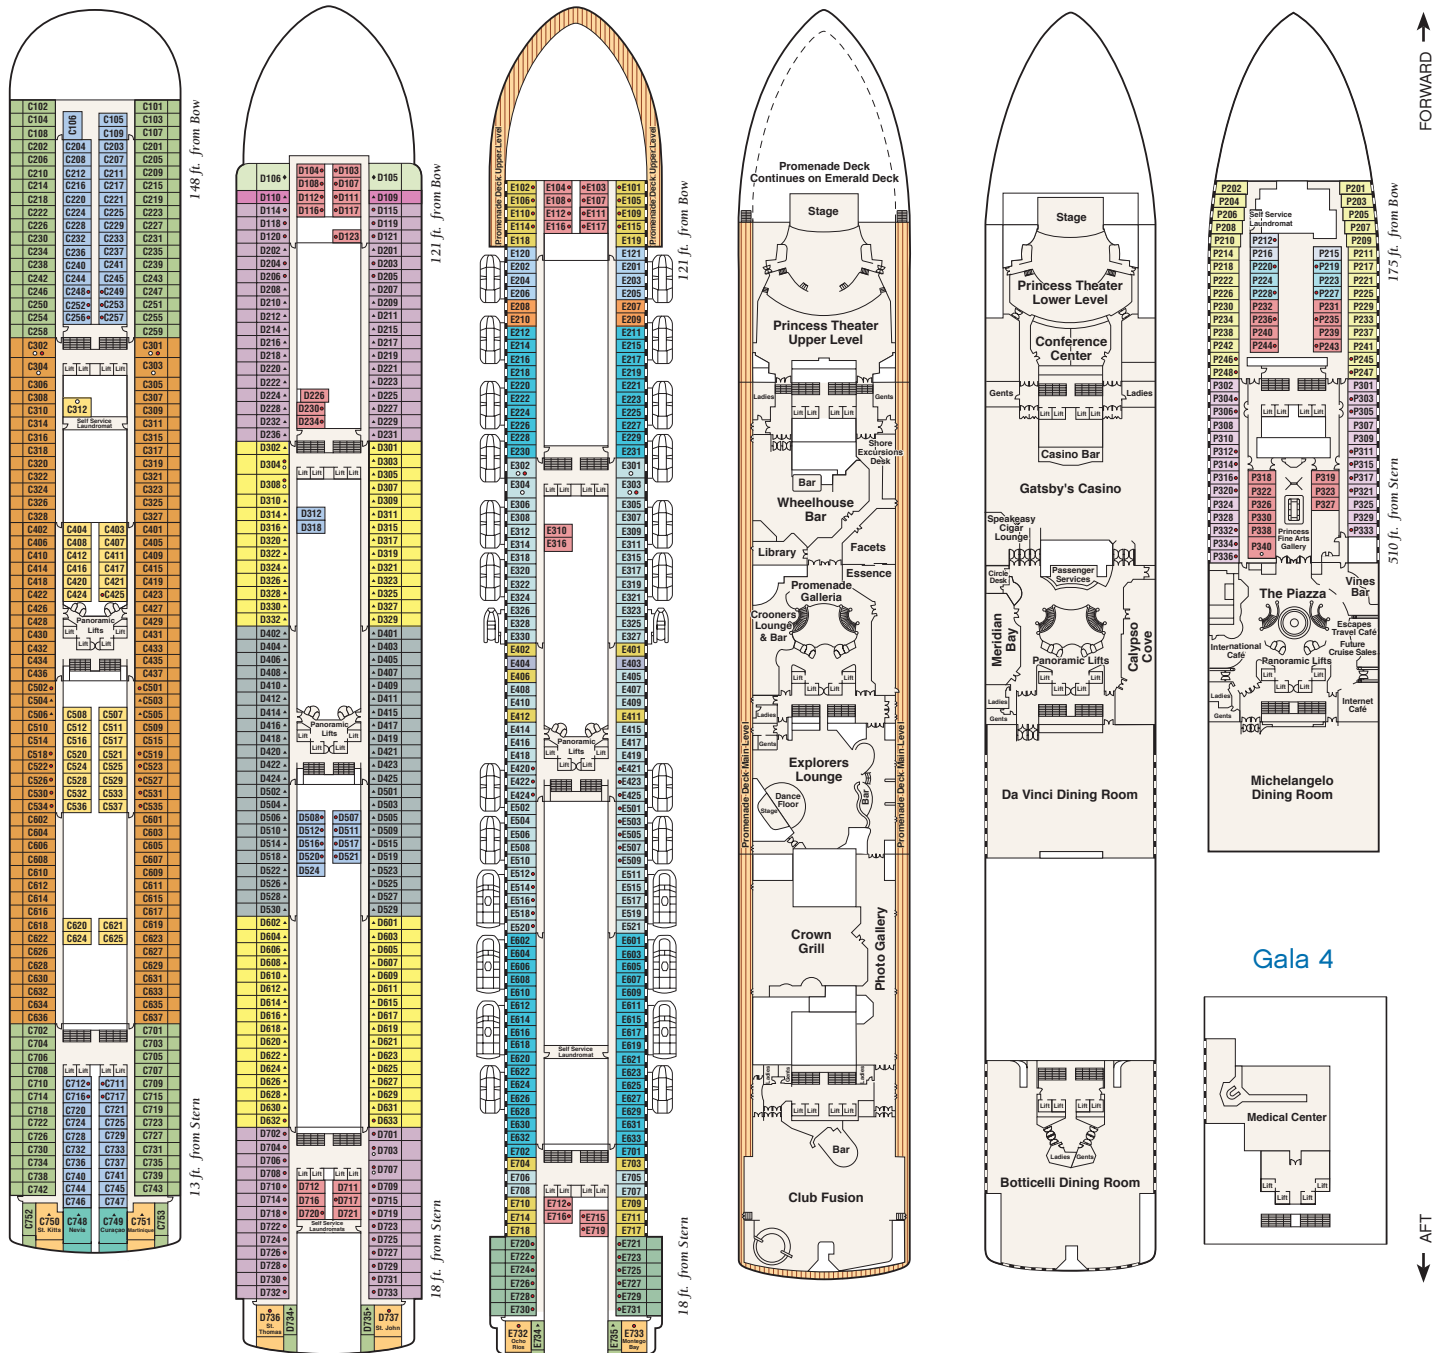

- Family suites D105/D101 and D106/D102: Interconnecting staterooms with private balcony; accommodates up to eight persons (D101 and D102 not shown separately)
  - Will accommodate third and fourth person
  - Will accommodate third person
  - Wheelchair-accessible staterooms are configured with shower only
- Note: Some areas of the ship are not accessible to wheelchairs and scooters. Distances shown are from the bow (forward) to stern (aft) to the nearest stateroom.

**WATCH**

For detailed deck plans & virtual tours of every type of stateroom available visit:

[princess.com/ships](http://princess.com/ships)

Caribe 10

Dolphin 9

Emerald 8

Promenade 7

Fiesta 6

Plaza 5

Gala 4