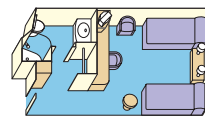

Interior double

Our interior stateroom is a great value. It features two twin beds that make up into a queen-size bed. Other amenities include

a refrigerator, hair dryer, flat-panel TV, closet and bathroom with shower. Approximately 162 square feet. (Categories II, I, JJ, J, KK, K, L & M)

WATCH

For detailed deck plans & virtual tours of every type of stateroom available visit: princess.com/ships

Note: Family suite (category XS) not shown. Floor plans, amenities and stateroom diagrams represent typical arrangements and may vary by ship. Certain stateroom categories may vary in size and configuration by ship. Square footage varies based on stateroom category and deck location. Stateroom views are considered unobstructed unless noted otherwise. Obstructions do not include certain nautical items like handrails, dividers or ship hardware. For balcony staterooms, the view is determined from the perspective of the balcony railing. Balconies may have either solid steel or toughened glass railings.

Call 1-800-PRINCESS for more information.