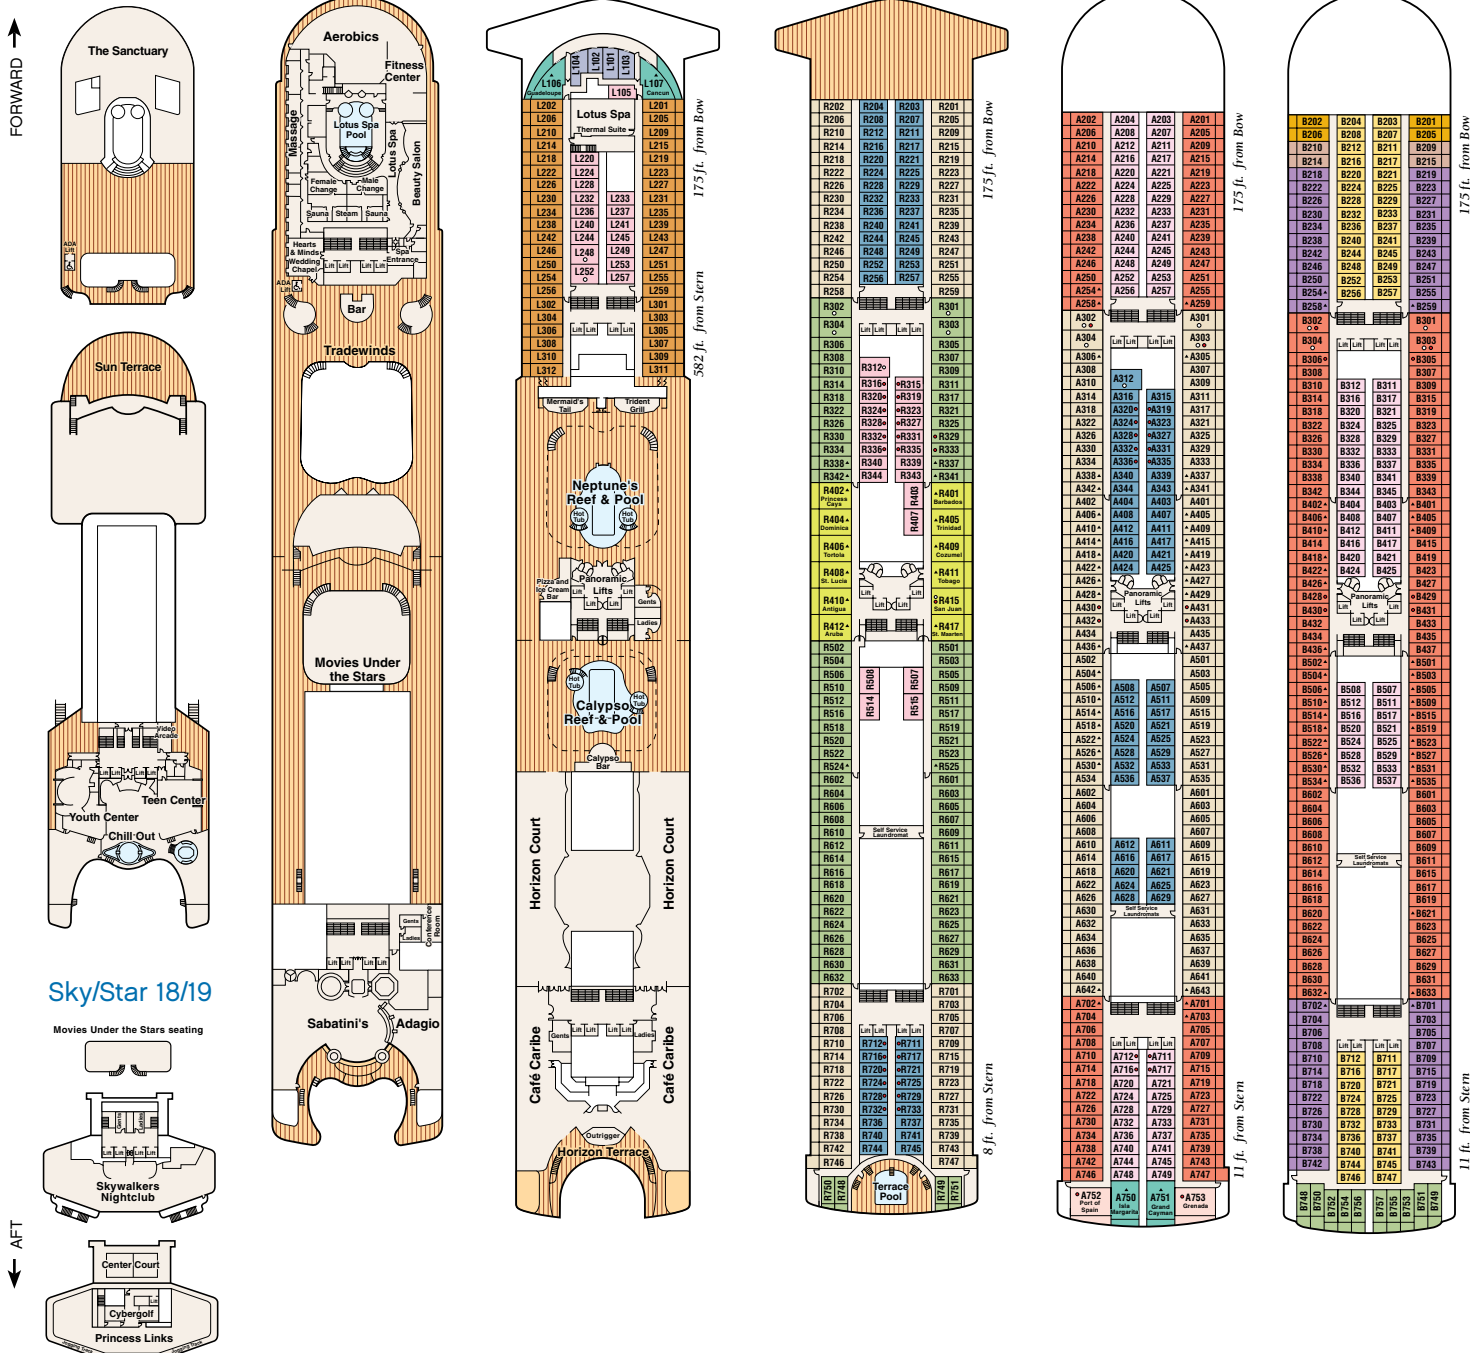

# Ruby Princess® deck plans

Sports 17

Sun 16

Lido 15

Riviera 14

Aloha 12

Baja 11

## STATEROOM DESCRIPTION

- OS** ALOHA: Owner's suite with balcony
- PH** RIVIERA: Penthouse suite with balcony
- PS** ALOHA, CARIBE, LIDO: Premium suite with balcony
- VS** CARIBE, DOLPHIN, EMERALD: Vista suite with balcony
- XS** DOLPHIN: Family suite: interconnecting staterooms with balcony
- AA** DOLPHIN: Mini-suite with balcony
- AB** DOLPHIN: Mini-suite with balcony
- AC** DOLPHIN: Mini-suite with balcony
- AD** EMERALD: Mini-suite with balcony
- AE** DOLPHIN: Mini-suite with balcony
- BA** CARIBE, LIDO: Balcony two lower beds