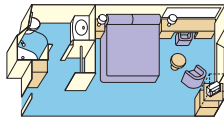

## Suite with balcony

Surrounding you with luxurious accommodations, a spacious suite with balcony includes all the amenities of a mini-suite, plus incredible premiums.

These include luxury balcony furniture, deluxe canapés, fresh flowers, DVD/CD player, free access to a DVD library, two flat-panel TVs, one complimentary mini-bar setup, a roomy walk-in closet, upgraded bathroom amenities, complimentary use of the Lotus Spa® Thermal Suite, laundry and professional cleaning services and web access in the Internet Café. Approximately 460-687 square feet, including balcony. (Categories OS, PH, PS & VS)

## Mini-suite with balcony

A mini-suite with balcony is substantially larger than a balcony stateroom.

It includes all the amenities of a balcony stateroom and these added luxuries: welcome glass of champagne, separate sitting area, sofa bed, luxury mattress and pillows, two flat-panel TVs, a spacious closet, desk, bathroom tub and massage shower head. Approximately 323 square feet, including balcony. (Categories AA, AB, AC, AD & AE)

## Oceanview double with balcony

This impressive stateroom offers the elegance of a balcony with fine patio furniture. Other

amenities include a spacious closet, desk and a bathroom with shower. Approximately 231-298 square feet, including balcony. (Categories BA, BB, BC, BD, BE, BF & BG)