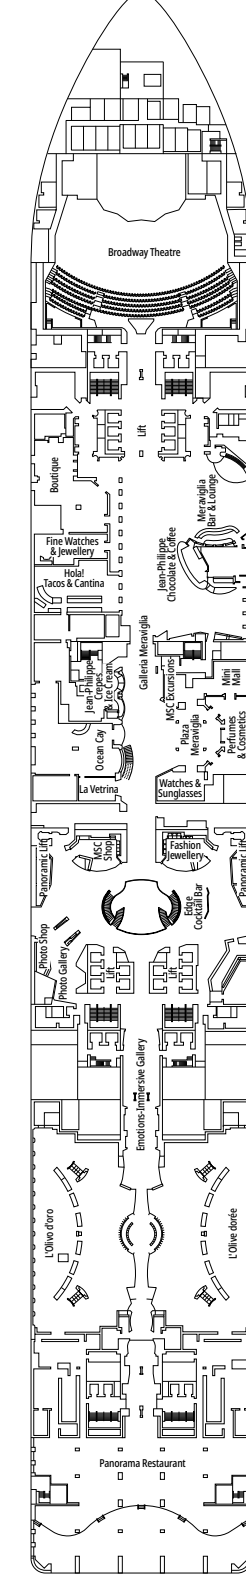

DECK 6
PETRA