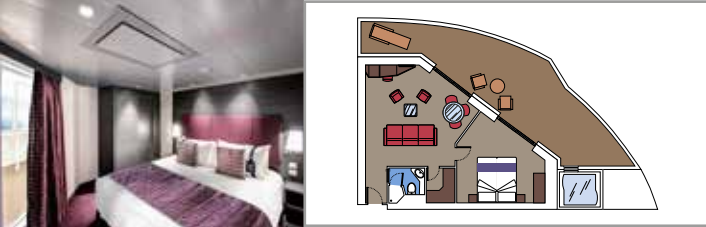

- › Sitting area with sofa
- › Spacious wardrobe

MSC YACHT CLUB INTERIOR SUITE YIN

 ≈15
  14-16
  2

- › Spacious wardrobe

The images are representative only. Size, layout and furniture may vary (within the same cabin category).

 Cabin size (m²)

 Balcony size (m²)

 Deck location

 Accommodating up to

SUITE AUREA

INCLUDED FACILITIES

- Some Suites have balcony with private whirlpool
- Spacious wardrobe
- Sitting area with double sofa bed
- Comfortable double bed or single beds (on request)
- Bathroom with shower, vanity area with hairdryer
- Interactive TV, telephone, safe, minibar and air conditioning
- Wifi connection available (for a fee)

GRAND SUITE AUREA WITH TERRACE AND WHIRLPOOL

SXJ

 ≈39
  ≈36
  12
  4

- > Large angle balcony with private whirlpool bath
- > Walk-in wardrobe
- > Sitting area with double sofa bed

PREMIUM SUITE AUREA WITH TERRACE AND WHIRLPOOL

 Cabin size (m²)

 Balcony size (m²)

 Deck location

 Accommodating up to

BALCONY

INCLUDED FACILITIES

- Sitting area with sofa
- Comfortable double bed or single beds (on request)
- Bathroom with shower or bathtub, vanity area with hairdryer
- Interactive TV, telephone, safe, minibar and air conditioning
- Wifi connection available (for a fee)