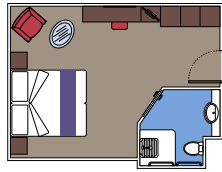

INTERIOR

Available in:

- › **Deluxe Interior (IR2)**
  cabin size ≈19m²; medium deck location (deck 11-14)
- › **Deluxe Interior (IR1)**
  cabin size ≈19m²; low deck location (deck 8-10)

The images are representative only; the size, layout and furniture may vary (within the same cabin category).

FACILITIES FOR GUESTS WITH DISABILITIES OR REDUCED MOBILITY

Cabin door width	86 cm
Bathroom door width	90 cm
Size of cabin (floor space)	from ≈ 18 to 21 m²
Size of bathroom	3,1 m²
Is there a fold-down seat in the shower?	Yes
Height of seat from the floor	44 cm
Does the WC seat have grab rails?	Yes
Are wheelchairs available on board?	In limited numbers*
Are all decks/public areas accessible?	Yes
Are all lifeboats wheelchair-accessible?	No**
Do the lifts have deck indicators?	Visual, Audio & Braille
Can severely visually impaired/blind guests be catered for on the cruise?	Only with full-time carer

*Only for embarkation, disembarkation and emergencies.

**In the event of an emergency, dedicated personnel will help guests with disabilities or reduced mobility to board lifeboats.