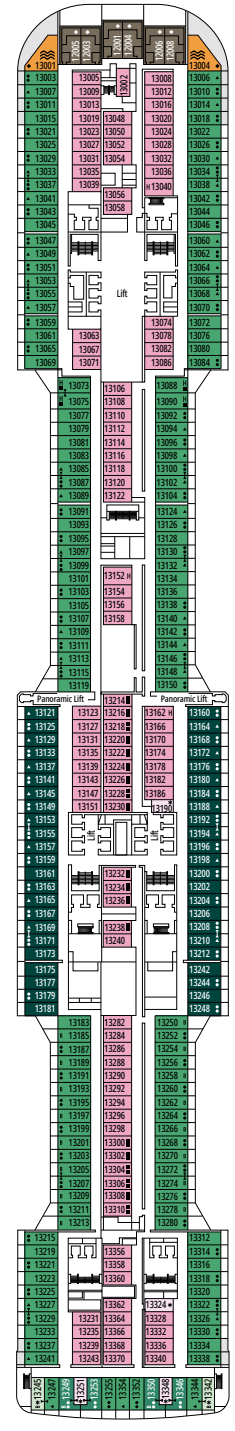

DECK 13
KILIMANGIARO