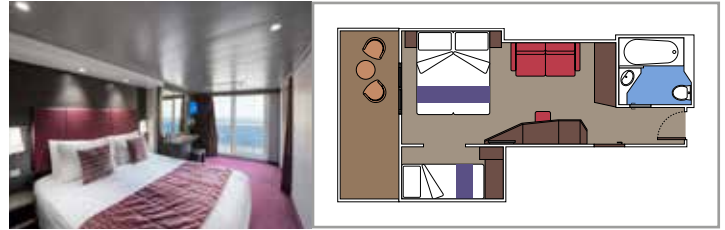

PREMIUM BALCONY

BL1

≈22
≈6
9-10
4

› Low deck location