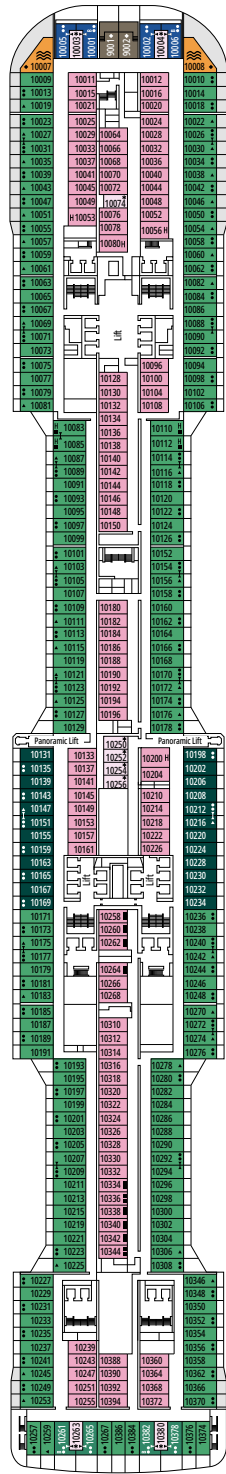

DECK 10
HAGIA SOPHIA