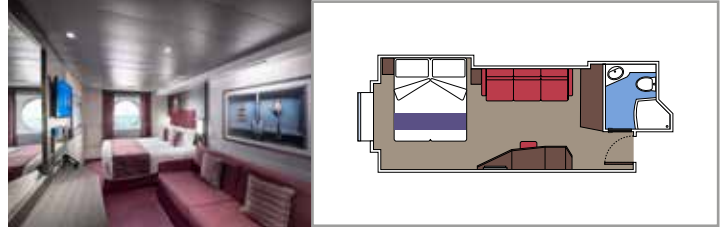

DELUXE OCEAN VIEW

OR1

≈16
5
4

> Low deck location