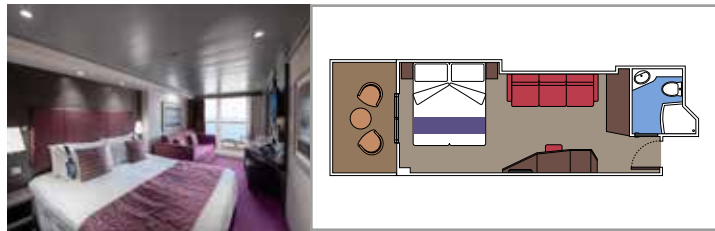

DELUXE BALCONY BR1

≈17
≈4
8-10
4

› Low deck location