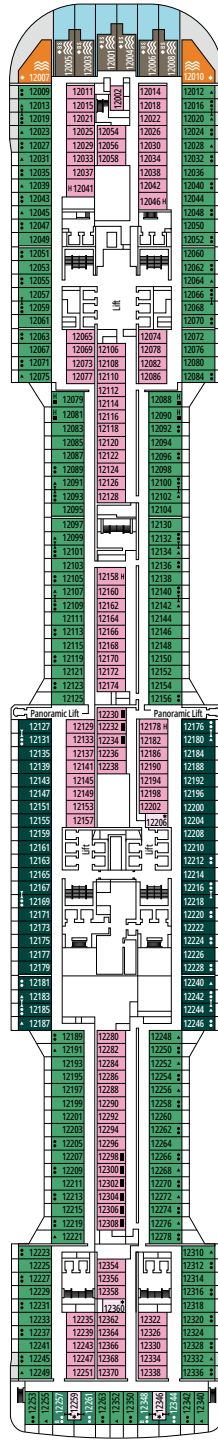

DECK 12
GRAND CANYON