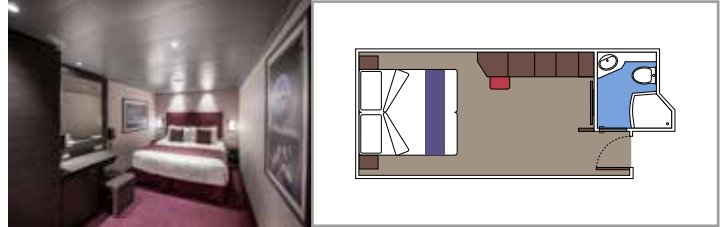

DELUXE INTERIOR

IR1

≈15
5-10
4

› Low deck location