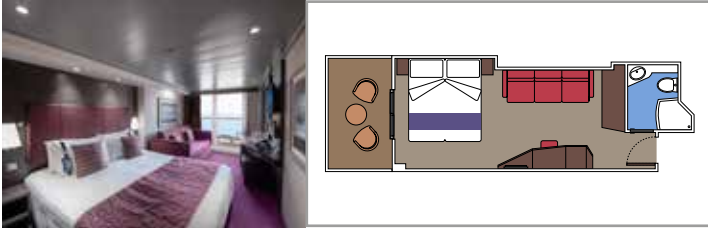

BALCONY

INCLUDED FACILITIES

- Sitting area with sofa
- Comfortable double bed or single beds (on request)
- Bathroom with shower or bathtub, vanity area with hairdryer
- Interactive TV, telephone, safe, minibar and air conditioning
- Wifi connection available (for a fee)

DELUXE BALCONY AUREA

BA

≈17
≈4
10-13
4

› Best ship position