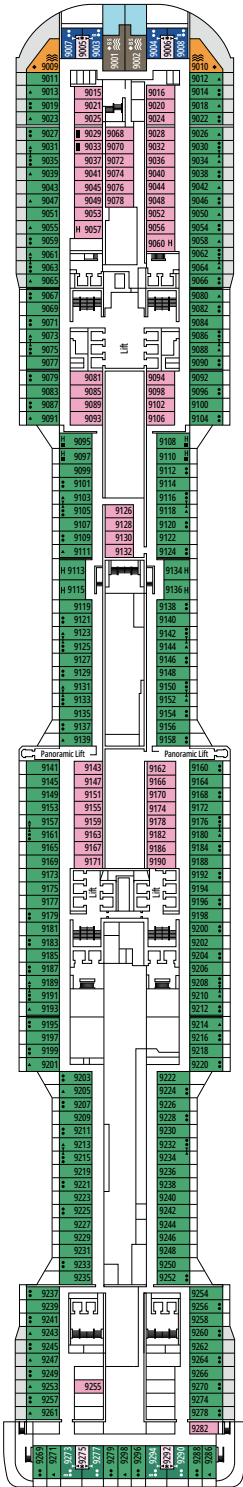

DECK 9
ALHAMBRA