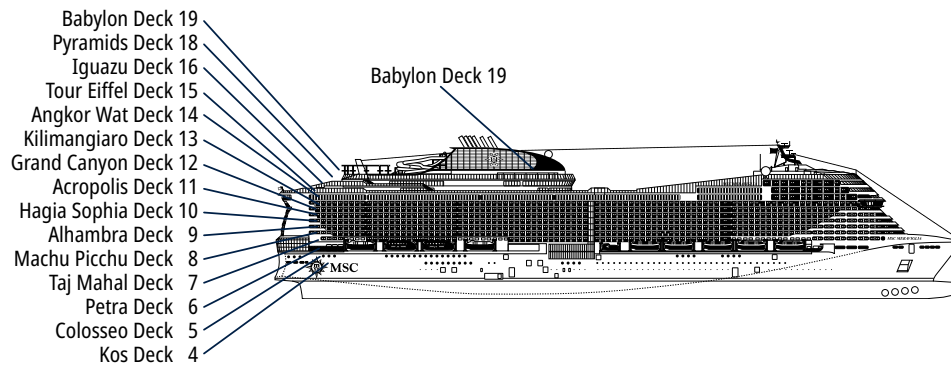

MSC MERAVIGLIA

TECHNICAL SHEET

TECHNICAL CHARACTERISTICS OF THE SHIP

GALLERIA MERAVIGLIA

TECHNICAL CHARACTERISTICS OF THE SHIP	
GROSS TONNAGE	171.598
LENGTH / BEAM / HEIGHT	315,83 m / 43 m / 75,5 m
SURFACE AREA	450.000 m ² , included 33.000 m ² public areas
PUBLIC AREA RATIO	10,5 m ² per passenger
DECKS	19, included 15 for guests
LIFTS	32, included 19 for guests (2 panoramic and 1 for the MSC Yacht Club)
VOLTAGE (IN CABIN)	110/220 volts
MAXIMUM SPEED	22,89 knots
STABILISERS	Stabilized with 2 fins
NUMBER OF PASSENGERS	5.714
NUMBER OF CABINS	2.214, included 55 for guests with disabilities or reduced mobility
CREW MEMBERS	Approx. 1.536
POOLS	4, included 1 with sliding roof and 1 for the MSC Yacht Club
WHIRLPOOLS	9 whirlpool baths
ENVIRONMENTAL TECHNOLOGY	AWT-Advanced Water Treatment, Energy Saving & Monitoring System, Scrubbers and LED technology

TOP 19 EXCLUSIVE SOLARIUM

HIMALAYAN BRIDGE

COMMON SERVICES

INFINITY ATRIUM

VARIOUS SERVICES	Use	Seats	Surface (m ²)	Deck
INFINITY ATRIUM	Reception, guest service	22	450	5 Colosseo
MEDICAL CENTRE	Medical centre	6	400	4 Kos
MSC EXCURSIONS	Excursions office		55	5 Colosseo
MSC EXCURSIONS	Excursions point			6 Petra

CONFERENCE ROOMS	Stage / Dance floor surface (m ²)		Seats	Surface (m ²)	Deck
ATTIC CLUB	21,20	42,90	55	70	18 Pyramids
BROADWAY THEATRE	217		985	1.000	5 Colosseo / 6 Petra
BUSINESS CENTRE			58	67	5 Colosseo
CAROUSEL LOUNGE	47,90		413	1.100	7 Taj Mahal
SKY LOUNGE		25,20	180	630	18 Pyramids