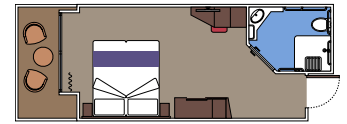

 Cabin size (m²)

 Balcony size (m²)

 Deck location

 Accommodating up to

SUITE AUREA

INCLUDED FACILITIES

- Some Suites have balcony with private whirlpool
- Spacious wardrobe
- Sitting area with double sofa bed
- Comfortable double bed or single beds (on request)
- Bathroom with shower, vanity area with hairdryer
- Interactive TV, telephone, safe, minibar and air conditioning
- Wifi connection available (for a fee)

 Cabin size (m²)

 Balcony size (m²)

 Deck location

 Accommodating up to

BALCONY

INCLUDED FACILITIES

- Sitting area with sofa
- Comfortable double bed or single beds (on request)
- Bathroom with shower or bathtub, vanity area with hairdryer
- Interactive TV, telephone, safe, minibar and air conditioning
- Wifi connection available (for a fee)

 Balcony size (m²)

 Deck location

 Accommodating up to

FACILITIES FOR GUESTS WITH DISABILITIES OR REDUCED MOBILITY

DELUXE INTERIOR FOR GUESTS WITH DISABILITIES OR REDUCED MOBILITY

MSC YACHT CLUB

Available in:

- › **MSC Yacht Club Deluxe Suite (YC1)**
cabin size ≈24m²; balcony size ≈5m²; deck 15

BALCONY

Available in:

- › **Deluxe Balcony (BR3)**
cabin size ≈19m²; balcony size ≈3-14m²; high deck location (deck 13)
- › **Deluxe Balcony (BR2)**
cabin size ≈19m²; balcony size ≈3-14m²; medium deck location (deck 11-12)
- › **Deluxe Balcony (BR1)**
cabin size ≈18-19m²; balcony size ≈3-14m²; low deck location (deck 9-10)
- › **Deluxe Balcony with partial view (BP)**
cabin size ≈19m²; balcony size ≈3-16m²; deck 8-14