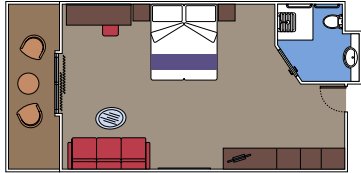

 Cabin size (m²)

 Balcony size (m²)

 Deck location

 Accommodating up to

SUITE AUREA

INCLUDED FACILITIES

- Some Suites have balcony with private whirlpool
- Spacious wardrobe
- Sitting area with double sofa bed
- Comfortable double bed or single beds (on request)
- Bathroom with shower, vanity area with hairdryer
- Interactive TV, telephone, safe, minibar and air conditioning
- Wifi connection available (for a fee)

 Cabin size (m²)

 Balcony size (m²)

 Deck location

 Accommodating up to

BALCONY

INCLUDED FACILITIES

- Sitting area with sofa
- Comfortable double bed or single beds (on request)
- Bathroom with shower or bathtub, vanity area with hairdryer
- Interactive TV, telephone, safe, minibar and air conditioning
- Wifi connection available (for a fee)

 Balcony size (m²)

 Deck location

 Accommodating up to

FACILITIES FOR GUESTS WITH DISABILITIES OR REDUCED MOBILITY

DELUXE INTERIOR FOR GUESTS WITH DISABILITIES OR REDUCED MOBILITY

MSC YACHT CLUB

Available in:

- › **MSC Yacht Club Deluxe Suite (YC1)**
cabin size ≈24m²; balcony size ≈5m²; deck 15

BALCONY

Available in:

- › **Deluxe Balcony (BR3)**
cabin size ≈19m²; balcony size ≈3-14m²; high deck location (deck 13)
- › **Deluxe Balcony (BR2)**
cabin size ≈19m²; balcony size ≈3-14m²; medium deck location (deck 11-12)
- › **Deluxe Balcony (BR1)**
cabin size ≈18-19m²; balcony size ≈3-14m²; low deck location (deck 9-10)
- › **Deluxe Balcony with partial view (BP)**
cabin size ≈19m²; balcony size ≈3-16m²; deck 8-14