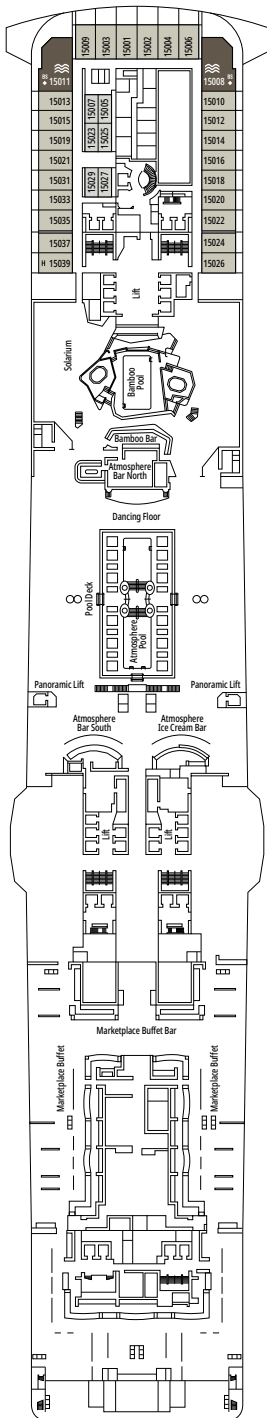

DECK 14
ANGKOR WAT

DECK 19
BABYLON