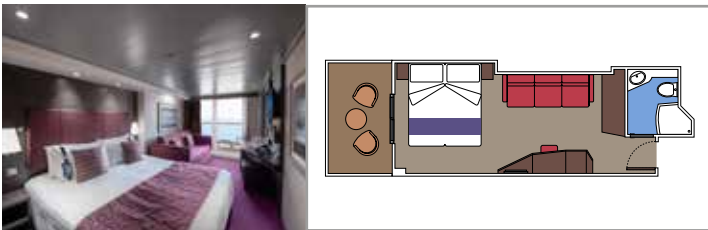

DELUXE BALCONY

BR3

≈17
≈4
13-14
4

› High deck location