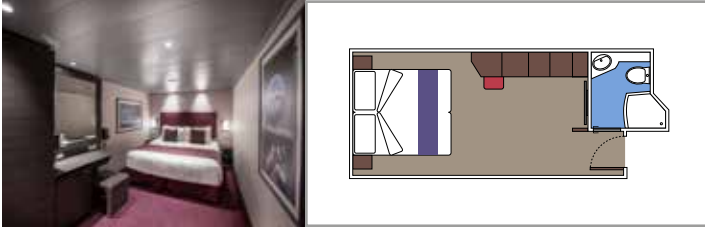

INTERIOR

INCLUDED FACILITIES

Comfortable double bed or single beds (on request)

Bathroom with shower, vanity area with hairdryer

Interactive TV, telephone, safe, minibar and air conditioning

Wifi connection available (for a fee)

DELUXE INTERIOR

IR2

≈15
11-14
4

› Medium deck location