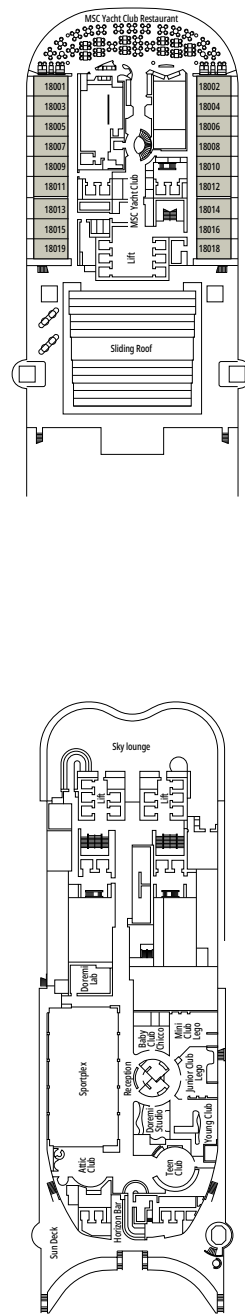

DECK 14
ANGKOR WAT

DECK 19
BABYLON