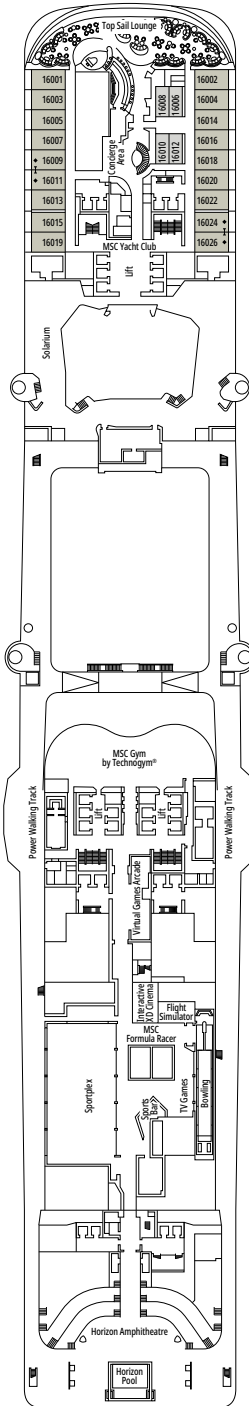

DECK 16
IGUAZU