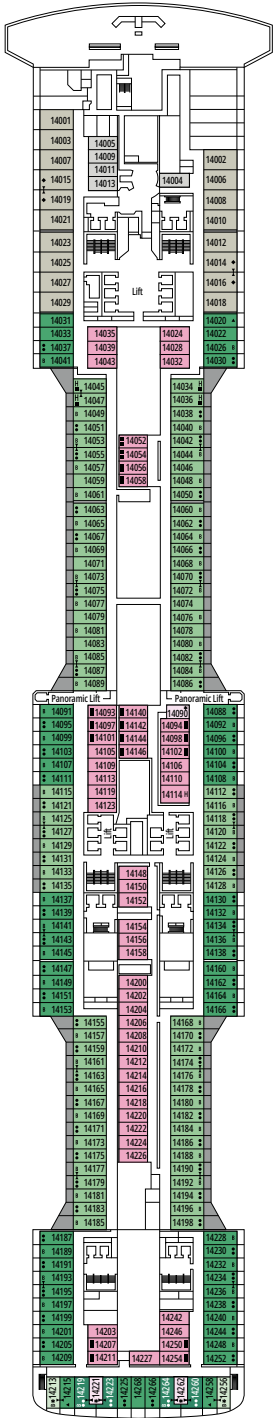

DECK 14
ANGKOR WAT