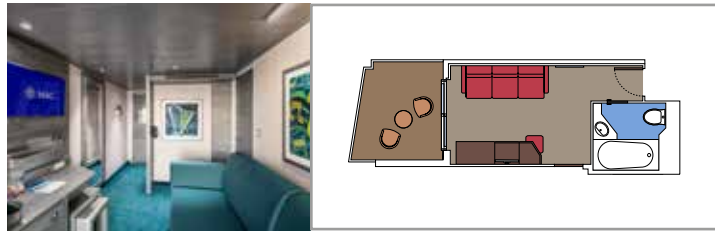

TOP SAIL LOUNGE

MSC YACHT CLUB SUNDECK & BAR

INCLUDED FACILITIES

- Luxury suites with premium interiors
- Some Suites have balcony with private whirlpool
- Spacious wardrobe
- Comfortable double bed or single beds (on request)
- Bathroom with shower and/or bathtub
- Interactive TV, telephone, safe, minibar and air conditioning
- Wifi connection included

 Cabin size (m²)

 Balcony size (m²)

 Deck location

 Accommodating up to

BALCONY

INCLUDED FACILITIES

- Sitting area with sofa
- Comfortable double bed or single beds (on request)
- Bathroom with shower or bathtub, vanity area with hairdryer
- Interactive TV, telephone, safe, minibar and air conditioning
- Wifi connection available (for a fee)

 ≈17
  ≈4
  8-10
  4

› Low deck location

DELUXE BALCONY WITH PARTIAL VIEW BP

 ≈17
  ≈4
  8-14
  4

STUDIO BALCONY BS

 ≈12
  ≈4
  13-14
  1

› Single use

The images are representative only. Size, layout and furniture may vary (within the same cabin category).

 Cabin size (m²)
  Balcony size (m²)
  Deck location
  Accommodating up to

OCEAN VIEW

INCLUDED FACILITIES

- Window with sea view
- Relaxing armchair
- Comfortable double bed or single beds (on request)
- Bathroom with shower, vanity area with hairdryer
- Interactive TV, telephone, safe, minibar and air conditioning
- Wifi connection available (for a fee)