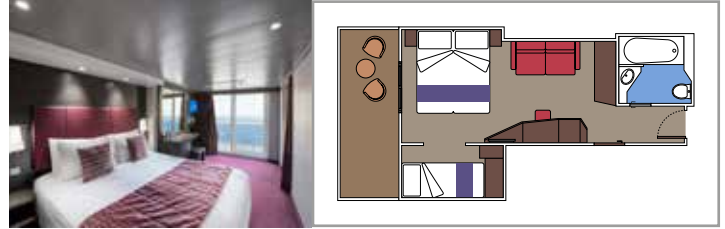

PREMIUM BALCONY

BL3

≈22
≈6
13-14
4

› High deck location