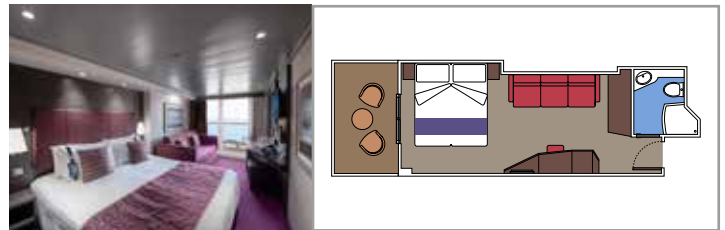

DELUXE BALCONY

BR2

≈17
≈4
11-12
4

› Medium deck location

The images are representative only. Size, layout and furniture may vary (within the same cabin category).

Cabin size (m²)

Balcony size (m²)

Deck location

Accommodating up to