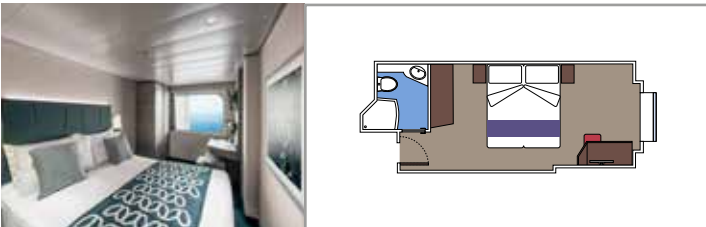

JUNIOR OCEAN VIEW

OM2

≈12
8
2

> Medium deck location