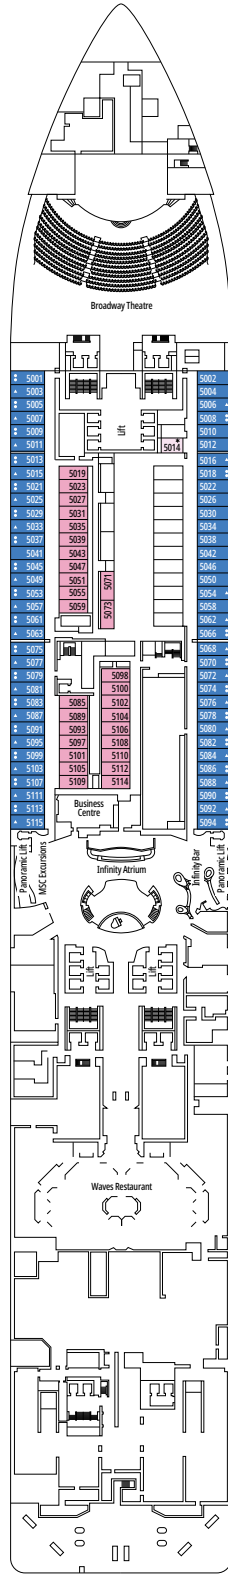

DECK 5
COLOSSEO