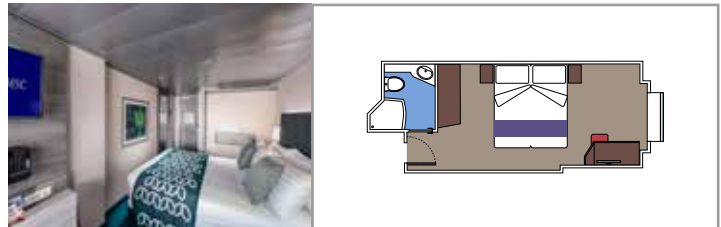

TOP SAIL LOUNGE

MSC YACHT CLUB SUNDECK & BAR

INCLUDED FACILITIES

- Luxury suites with premium interiors
- Some Suites have balcony with private whirlpool
- Spacious wardrobe
- Comfortable double bed or single beds (on request)
- Bathroom with shower and/or bathtub
- Interactive TV, telephone, safe, minibar and air conditioning
- Wifi connection included

 Cabin size (m²)

 Balcony size (m²)

 Deck location

 Accommodating up to

SUITE AUREA

INCLUDED FACILITIES

- Some Suites have balcony with private whirlpool
- Spacious wardrobe
- Sitting area with double sofa bed
- Comfortable double bed or single beds (on request)
- Bathroom with shower, vanity area with hairdryer
- Interactive TV, telephone, safe, minibar and air conditioning
- Wifi connection available (for a fee)

 Cabin size (m²)

 Balcony size (m²)

 Deck location

 Accommodating up to

BALCONY

INCLUDED FACILITIES

- Sitting area with sofa
- Comfortable double bed or single beds (on request)
- Bathroom with shower or bathtub, vanity area with hairdryer
- Interactive TV, telephone, safe, minibar and air conditioning
- Wifi connection available (for a fee)

JUNIOR OCEAN VIEW

OM2

 ≈12
  8
  2

> Medium deck location

JUNIOR OCEAN VIEW WITH OBSTRUCTED VIEW

OO

 ≈12
  8
  2

The images are representative only. Size, layout and furniture may vary (within the same cabin category).