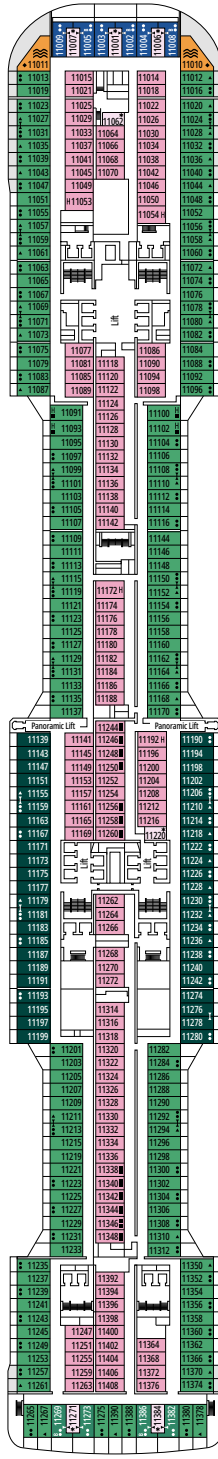

DECK 11
ACROPOLIS