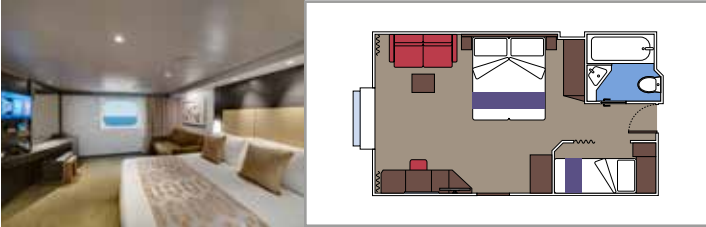

OCEAN VIEW

INCLUDED FACILITIES

- Window with sea view
- Relaxing armchair
- Comfortable double bed or single beds (on request)
- Bathroom with shower, vanity area with hairdryer
- Interactive TV, telephone, safe, minibar and air conditioning
- Wifi connection available (for a fee)

PREMIUM OCEAN VIEW

OL2

≈22
9-11
4

> Medium deck location