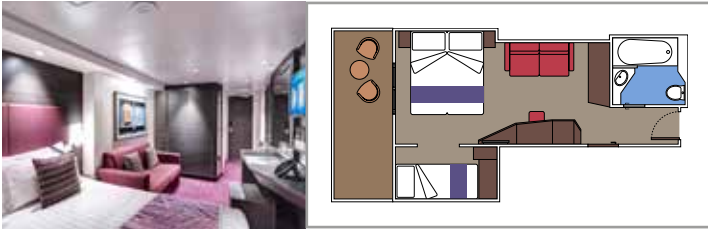

PREMIUM BALCONY

BL2

≈22
≈6
11-12
4

› Medium deck location