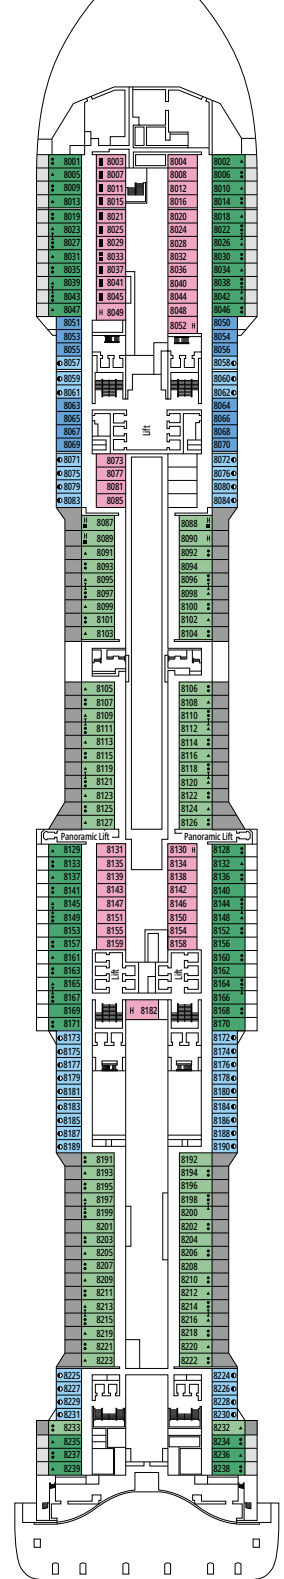

DECK 8
MACHU PICCHU