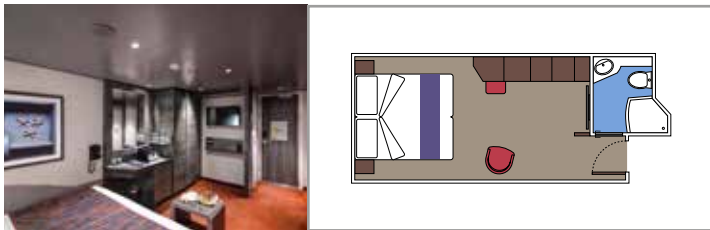

TOP SAIL LOUNGE

MSC YACHT CLUB SUNDECK & BAR

INCLUDED FACILITIES

- Luxury suites with premium interiors
- Some Suites have balcony with private whirlpool
- Spacious wardrobe
- Comfortable double bed or single beds (on request)
- Bathroom with shower and/or bathtub
- Interactive TV, telephone, safe, minibar and air conditioning
- Wifi connection included

- › Sitting area with sofa
- › Spacious wardrobe

MSC YACHT CLUB INTERIOR SUITE YIN

 ≈15
  14-16
  2

- › Spacious wardrobe

The images are representative only. Size, layout and furniture may vary (within the same cabin category).

 Cabin size (m²)

 Balcony size (m²)

 Deck location

 Accommodating up to

SUITE AUREA

INCLUDED FACILITIES

- Some Suites have balcony with private whirlpool
- Spacious wardrobe
- Sitting area with double sofa bed
- Comfortable double bed or single beds (on request)
- Bathroom with shower, vanity area with hairdryer
- Interactive TV, telephone, safe, minibar and air conditioning
- Wifi connection available (for a fee)

 Cabin size (m²)

 Balcony size (m²)

 Deck location

 Accommodating up to

BALCONY

INCLUDED FACILITIES

- Sitting area with sofa
- Comfortable double bed or single beds (on request)
- Bathroom with shower or bathtub, vanity area with hairdryer
- Interactive TV, telephone, safe, minibar and air conditioning
- Wifi connection available (for a fee)