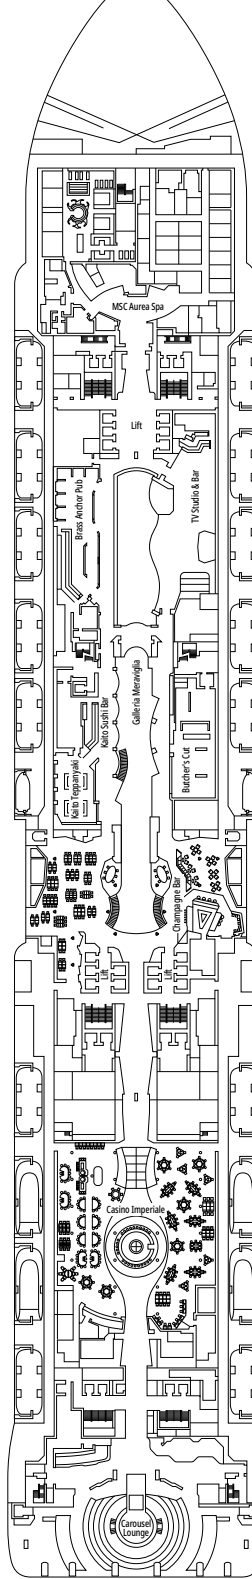

DECK 7
TAJ MAHAL