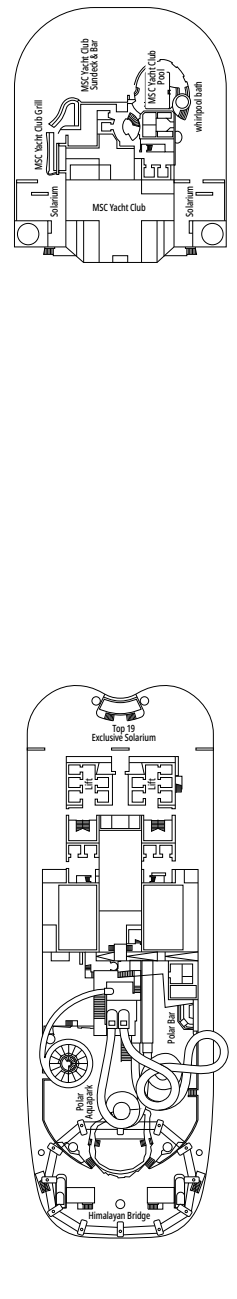

 ≈59
  ≈23
  9-12
  4

- › Balcony with dining table and private whirlpool bath
- › Easy access to the MSC Yacht Club areas
- › Two-deck-high cabin

Main level:

- › Open living/dining room with sofa that converts to double bed
- › Bathroom with shower

INTERIOR

Available in:

- › **Deluxe Interior (IR2)**
cabin size ≈19m²; medium deck location (deck 11-14)
- › **Deluxe Interior (IR1)**
cabin size ≈19m²; low deck location (deck 8-10)

The images are representative only; the size, layout and furniture may vary (within the same cabin category).

FACILITIES FOR GUESTS WITH DISABILITIES OR REDUCED MOBILITY

Cabin door width	86 cm
Bathroom door width	90 cm
Size of cabin (floor space)	from ≈ 18 to 21 m ²
Size of bathroom	3,1 m ²
Is there a fold-down seat in the shower?	Yes
Height of seat from the floor	44 cm
Does the WC seat have grab rails?	Yes
Are wheelchairs available on board?	In limited numbers*
Are all decks/public areas accessible?	Yes
Are all lifeboats wheelchair-accessible?	No**
Do the lifts have deck indicators?	Visual, Audio & Braille
Can severely visually impaired/blind guests be catered for on the cruise?	Only with full-time carer

DECK 14
ANGKOR WAT

DECK 15
TOUR EIFFEL

DECK 16
IGUAZU

DECK 18
PYRAMIDS

DECK 19
BABYLON